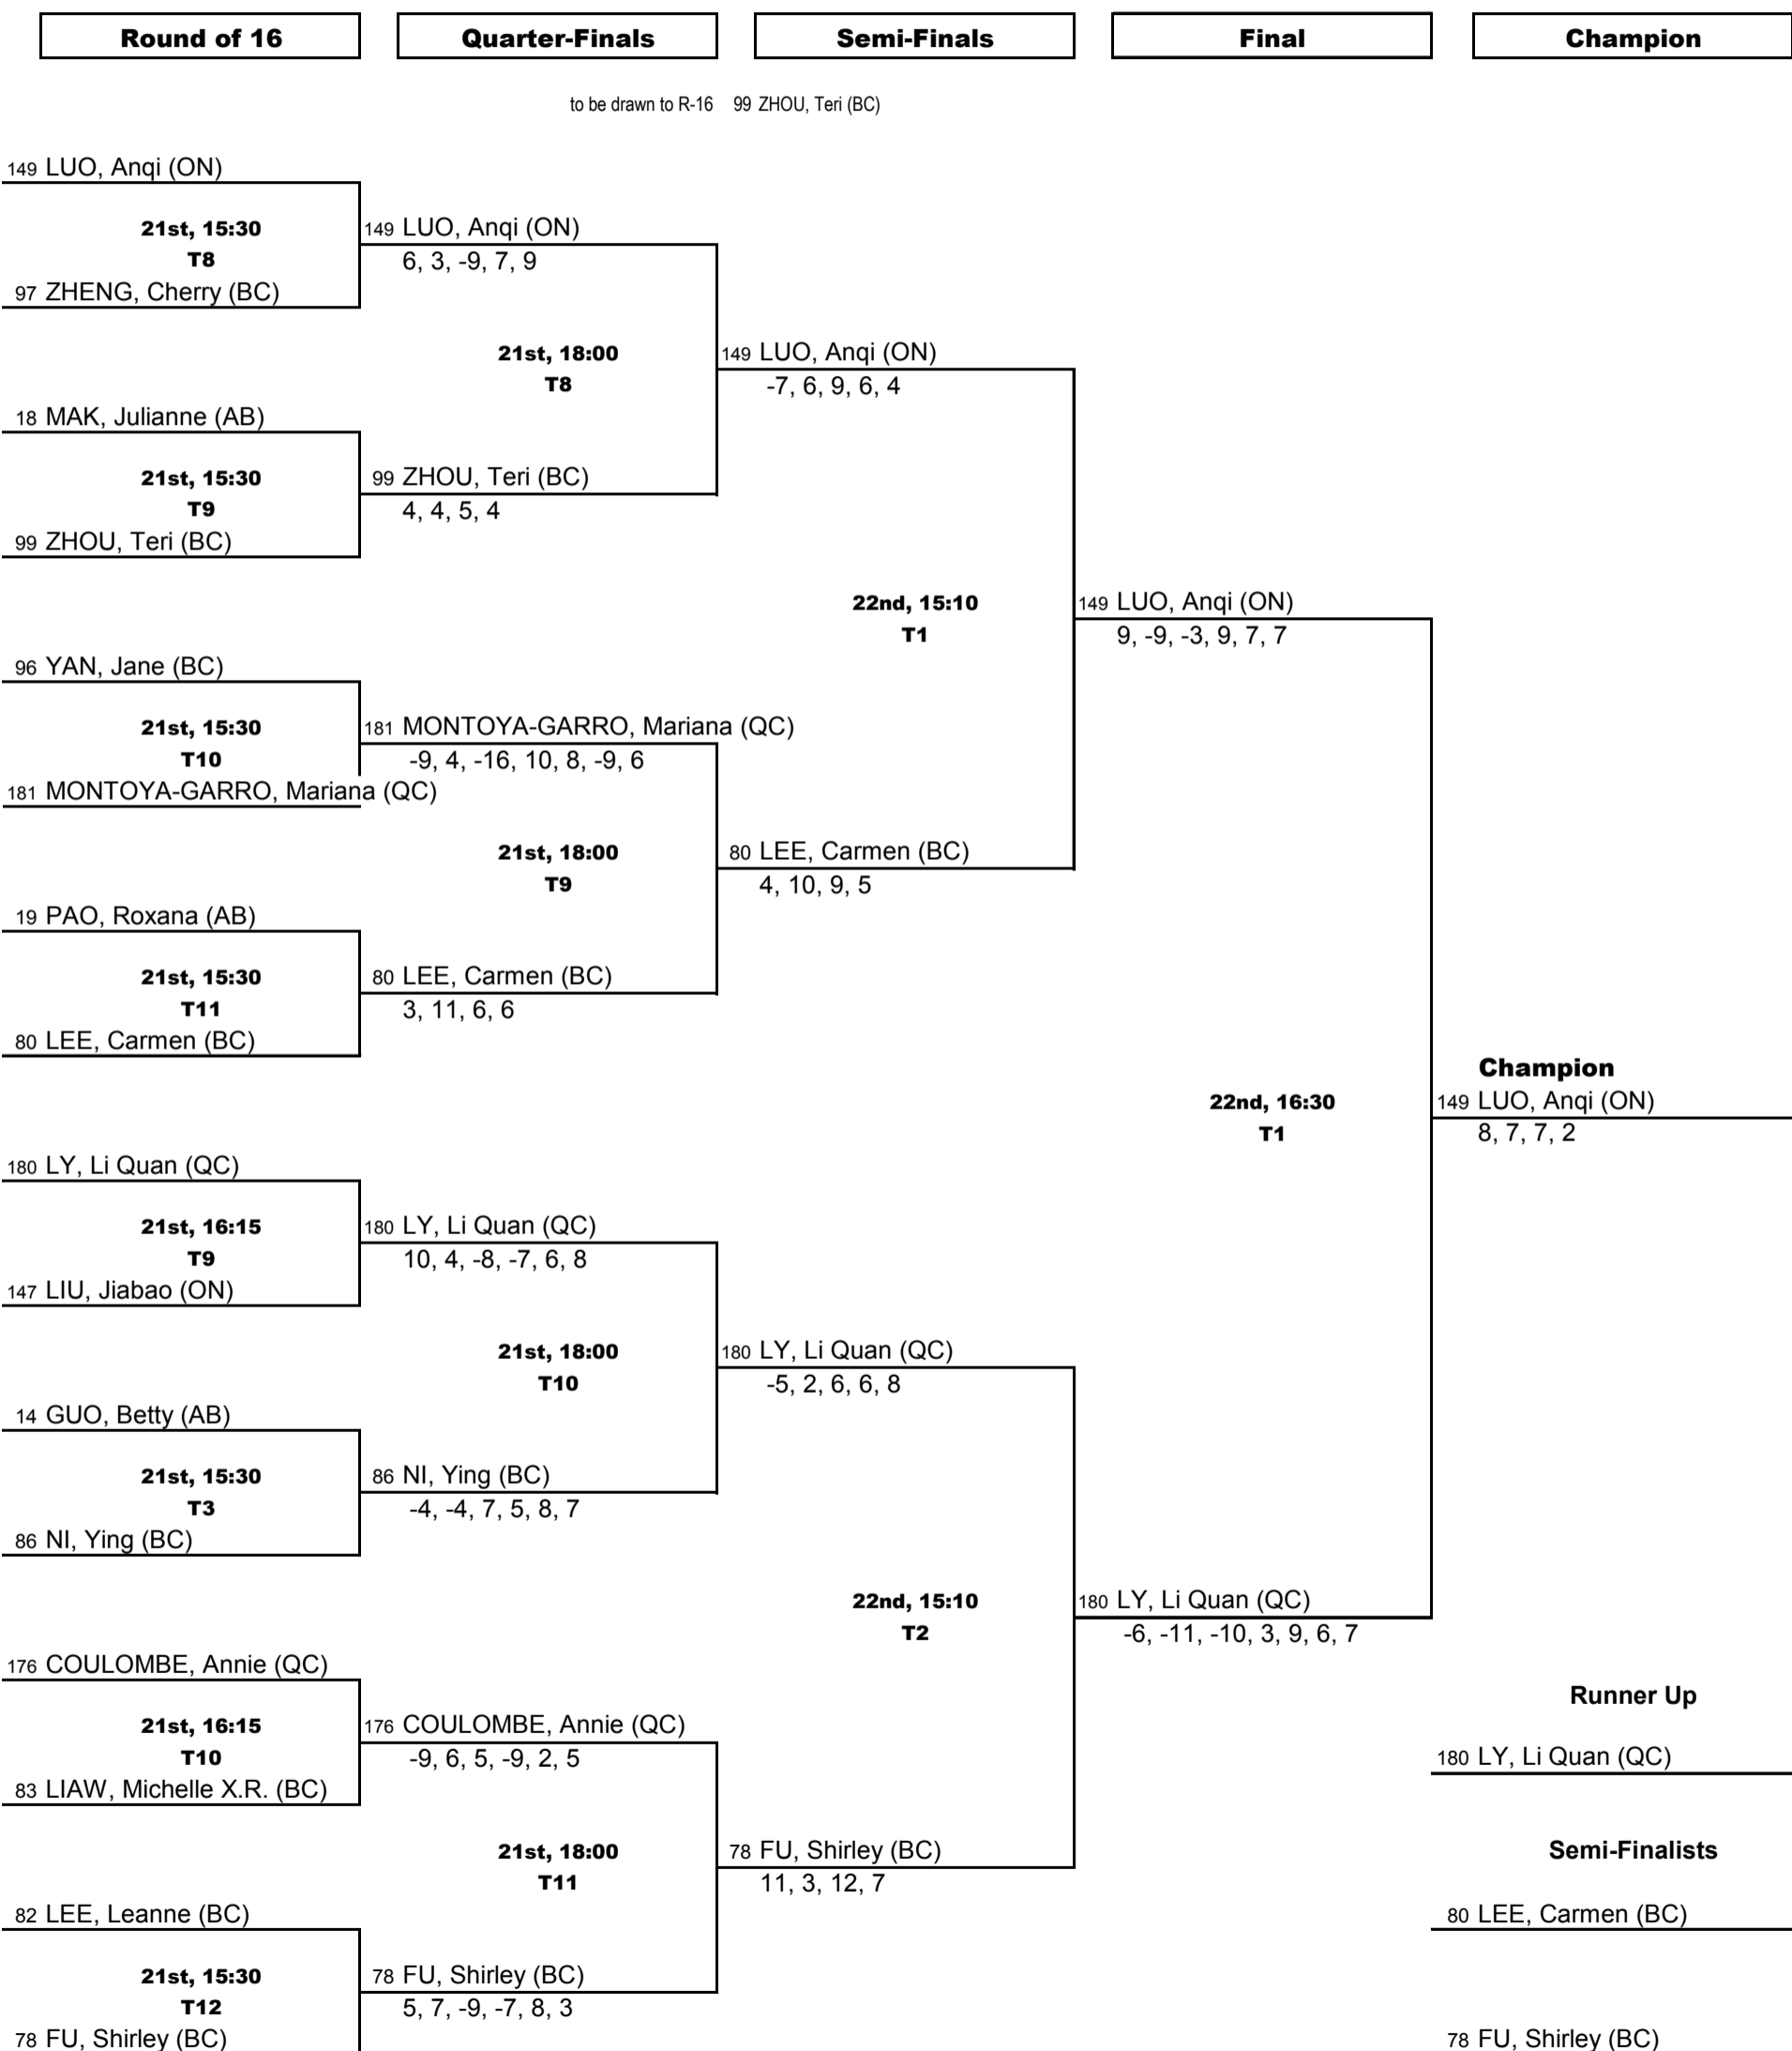

2012 CANADIAN TABLE TENNIS CHAMPIONSHIPS

Richmond Olympic Oval

July 22-29, 2012

U-21 Women's Singles KO (best 4 of 7 games)

to be drawn to R-16 99 ZHOU, Teri (BC)

2012 CANADIAN TABLE TENNIS CHAMPIONSHIPS

Richmond Olympic Oval

July 22-29, 2012

U-21 Women's Singles KO (best 4 of 7 games)

Round of 32

2012 CANADIAN TABLE TENNIS CHAMPIONSHIPS

Richmond Olympic Oval

July 19-22, 2012

U-21 Women's Singles RR

2 ADVANCING

Best of 5 Games

U-21 Women's Singles RR

Match	Day	Time	Table	Group 1	A	B	C	W	L	Pts	POS
A v C	20th	14:00	7	A 176 COULOMBE, Annie (QC)	=====	3 - 1 8, -8, 7, 2	3 - 0 9, 9, 4	2	0	4	1
A v B				B 97 ZHENG, Cherry (BC)	1 - 3	=====	3 - 0 8, 4, 6	1	1	3	2
B v C				C 115 LIU, Lucy (MB)	0 - 3	0 - 3	=====	0	2	2	3